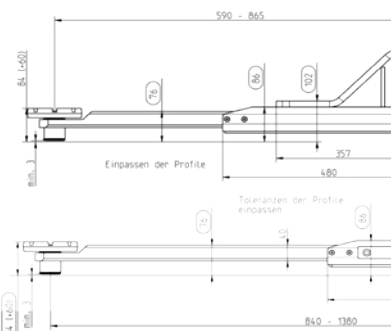

## THE SMART CHOICE

- Flexible: No ground connection between columns and adjustable height of top connection
- Suitable for a large range of vehicles
- Distance between the columns of 2460 mm
- Pick-up points starting at 75 mm\*
- Short lifting arms swivelling 180°

## MAKE YOUR SMART CHOICE

SMART LIFT	2.30 SL	2.35 SL	2.40 SL
<b>Lifting capacity (kg)</b>	<b>3000</b>	<b>3500</b>	<b>4000</b>
<b>Lifting/lowering time approx. (sec)</b>	<b>40/40</b>	<b>46/40</b>	<b>46/40</b>
<b>Lifting height (mm)</b>	<b>2010</b>	<b>2060</b>	<b>2060</b>
<b>Lowest lifting point (mm)</b> Version DT	<b>95-140</b>	<b>115-190</b>	-
Version MINI-MAX	75-185	75-185	75-185
Version SC	-	80-120	-
Version UNIVERSAL	-	-	115-190
<b>Total height column (mm)</b>	<b>2890</b>	<b>2890</b>	<b>2890</b>
<b>Top connection (mm)</b>	<b>3720-4120</b>	<b>3685-4170</b>	<b>3685-4170</b>
<b>Total width (mm)</b> Version DT	<b>3100</b>	<b>3230</b>	-
Version MINI-MAX	3300	3350	3350
Version SC	-	3350	-
Version UNIVERSAL	-	-	3350
<b>Drive-through width (mm)</b> Version DT	<b>2314</b>	<b>2400</b>	-
Version MINI-MAX	2514	2520	2514
Version SC	-	2520	-
Version UNIVERSAL	-	-	2514
<b>Column distance (mm)</b> Version DT	<b>2560</b>	<b>2650</b>	-
Version MINI-MAX	2760	2770	2770
Version SC	-	2770	-
Version UNIVERSAL	-	-	2770
<b>Arm-extraction long (mm)</b> Version DT	<b>945-1495</b>	<b>940-1495</b>	-
Version MINI-MAX	1000-1480	1000-1480	1130-1840
Version SC	-	840-1380	-
Version UNIVERSAL	-	-	1130-1840
<b>Arm-extraction short (mm)</b> Version DT	<b>480-870</b>	<b>570-1160</b>	-
Version MINI-MAX	600-980	600-1000	635-1065
Version SC	-	590-865	-
Version UNIVERSAL	-	-	570-1160
<b>Motor (kW)</b>	<b>2 x 1,5</b>	<b>2 x 1,5</b>	<b>2 x 1,5</b>